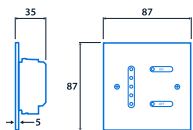

## Manual switching and dimming of DALI luminaires

Impact resistant manual switching and dimming of DALI luminaires.

- 5 mm impact-resistant polycarbonate panel with touch-sensitive control
- Touch-sensitive controls for dim level and on/off
- Suitable to control DALI luminaires
- Maximum 25 drivers

## Dimensions

NOTE: Single gang pattern depth min. 45mm

View the range

Information is correct as of 21-Dec-2024, however must not be interpreted as a guarantee of individual product performance and/or characteristics. We reserve the right to alter specifications and designs without prior notice.