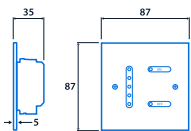

Manual switching and dimming of DALI luminaires

Impact resistant manual switching and dimming of DALI luminaires.

- 5 mm impact-resistant polycarbonate panel with touch-sensitive control
- Touch-sensitive controls for dim level and on/off
- Suitable to control DALI luminaires
- Maximum 25 drivers

Notes: Add 'A' suffix to luminaire catalogue number for DALI ballast

Dimensions

NOTE: Single gang pattress depth min. 45mm

View the range

Information is correct as of 21-Nov-2024, however must not be interpreted as a guarantee of individual product performance and/or characteristics. We reserve the right to alter specifications and designs without prior notice.