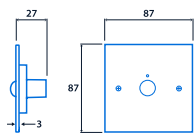

- Polycarbonate panel with integral PIR
- Fits a single gang, UK style, 35 mm pattress
- Connects to either the Eco-Controller (ECO 9345) or Eco-Touch (ECO 16151)

IP20

Specification

IP rating IP20

Compliance

UKCA Yes CE Yes

Dimensions

NOTE: Single gang pattress depth min. 35mm

Eco Sensor PIR Wall / Ceiling Mounted

View the
range

Information is correct as of 21-Dec-2024, however must not be interpreted as a guarantee of individual product performance and/or characteristics. We reserve the right to alter specifications and designs without prior notice.