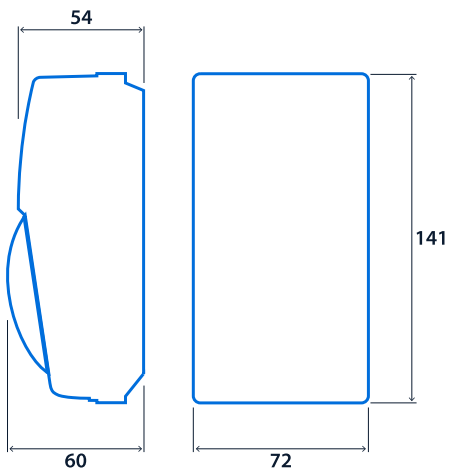

IP54

Specification

IP rating IP54

Compliance

UKCA Yes CE Yes

Dimensions

Eco Corridor / Area Sensors

Click or scan here