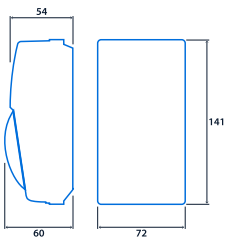

Wall mounted passive infra-red detectors

Passive infra-red detectors for wall mounting in corridors or large open plan spaces. For use with the ECO-Controller.

- Detection coverage up to 15 m
- Simple to install - Wall mounted at 1.5 - 2.5 m height
- Weatherproof - Classified IP54
- Connects to the Eco-Controller (ECO 9345) via low-voltage connection

IP54

Specification

IP rating **IP54**

Dimensions

View the
range

Information is correct as of 21-Nov-2024, however must not be interpreted as a guarantee of individual product performance and/or characteristics. We reserve the right to alter specifications and designs without prior notice.