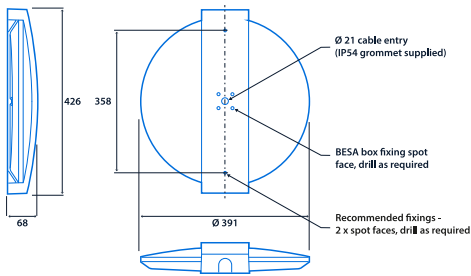

IP54

IK09

132.6 LL/CW

SMARTSCAN

LUXGUARD

Specification

Mounting	Surface	IP rating	IP54
Impact rating	IK09	Max presence detection height	8 m

Lighting

Power

LED power	20 W	Circuit power	23 W
-----------	------	---------------	------

LED characteristics

CRI	80+	Colour temperature	4000 K
Rated life (hours)	100 K - L80/B10		

Compliance

UKCA	Yes	CE	Yes
Energy efficiency class	This product contains a light source of energy efficiency class B		

Dimensions

View the range

Information is correct as of 22-Dec-2024, however must not be interpreted as a guarantee of individual product performance and/or characteristics. We reserve the right to alter specifications and designs without prior notice.