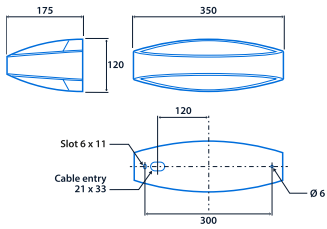

Compliance

UKCA	Yes	CE	Yes
Energy efficiency class	This product contains a light source of energy efficiency class B		

Dimensions