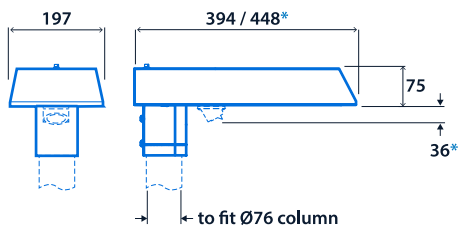

Dimensions

9W / 27W versions

Vertical pole top

Horizontal outreach arm

55W versions

Vertical pole top

Horizontal outreach arm

*SmartScan External version only

Mounting Accessories

Product code	Description	Weight
AC20630	Single outreach arm - To fit on to 76 mm dia.	-
AC20631	Single outreach arm - To fit on to 89 mm dia.	-
AC20632	Single outreach arm - To fit on to 101 mm dia.	-
AC20633	Single outreach arm - To fit on to 114 mm dia.	-
AC20635	Twin outreach arm 180° - To fit on to 76 mm dia.	-
AC20636	Twin outreach arm 180° - To fit on to 89 mm dia.	-
AC20637	Twin outreach arm 180° - To fit on to 101 mm dia.	-
AC20638	Twin outreach arm 180° - To fit on to 114 mm dia.	-
AC20640	Twin outreach arm 90° - To fit on to 76 mm dia.	-
AC20641	Twin outreach arm 90° - To fit on to 89 mm dia.	-
AC20642	Twin outreach arm 90° - To fit on to 101 mm dia.	-
AC20643	Twin outreach arm 90° - To fit on to 114 mm dia.	-
AC20644	Wall mounting bracket	-
POT89-76	Column adaptor - 89-76 mm - To fit on to 89 mm dia.	-
POT101-76	Column adaptor - 101-76 mm - To fit on to 101 mm dia.	-
POT114-76	Column adaptor - 114-76 mm - To fit on to 114 mm dia.	-

Columns

Product code	Description	Weight
FC4	4 m - Standard duty column - 76 mm shaft diameter	33 kg
FC5	5 m - Standard duty column - 76 mm shaft diameter	40 kg
FC6	6 m - Standard duty column - 76 mm shaft diameter	44 kg
FC8	8 m - Medium duty column - 114 mm shaft diameter reduced at top to 101 mm	100 kg
FC10	10 m - Medium duty column - 114 mm shaft diameter reduced at top to 101 mm	142 kg
FC12/101	12 m - Medium duty column - 140 mm shaft diameter reduced at top to 101 mm	226 kg