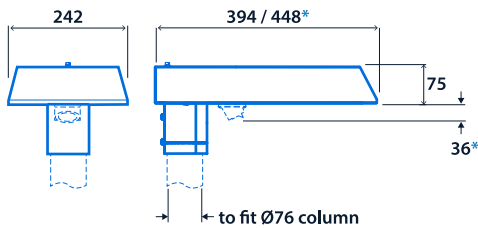

Dimensions

9W / 27W versions

Vertical pole top

Horizontal outreach arm

55W versions

Vertical pole top

Horizontal outreach arm

*SmartScan External version only

Mounting Accessories

Product code	Description	Weight
AC20630	Single outreach arm - To fit on to 76 mm dia.	-
AC20631	Single outreach arm - To fit on to 89 mm dia.	-
AC20632	Single outreach arm - To fit on to 101 mm dia.	-
AC20633	Single outreach arm - To fit on to 114 mm dia.	-
AC20635	Twin outreach arm 180° - To fit on to 76 mm dia.	-
AC20636	Twin outreach arm 180° - To fit on to 89 mm dia.	-
AC20637	Twin outreach arm 180° - To fit on to 101 mm dia.	-
AC20638	Twin outreach arm 180° - To fit on to 114 mm dia.	-
AC20640	Twin outreach arm 90° - To fit on to 76 mm dia.	-
AC20641	Twin outreach arm 90° - To fit on to 89 mm dia.	-
AC20642	Twin outreach arm 90° - To fit on to 101 mm dia.	-
AC20643	Twin outreach arm 90° - To fit on to 114 mm dia.	-
AC20644	Wall mounting bracket	-
POT89-76	Column adaptor - 89-76 mm - To fit on to 89 mm dia.	-
POT101-76	Column adaptor - 101-76 mm - To fit on to 101 mm dia.	-
POT114-76	Column adaptor - 114-76 mm - To fit on to 114 mm dia.	-

Columns

Product code	Description	Weight
FC4	4 m - Standard duty column - 76 mm shaft diameter	33 kg
FC5	5 m - Standard duty column - 76 mm shaft diameter	40 kg
FC6	6 m - Standard duty column - 76 mm shaft diameter	44 kg
FC8	8 m - Medium duty column - 114 mm shaft diameter reduced at top to 101 mm	100 kg
FC10	10 m - Medium duty column - 114 mm shaft diameter reduced at top to 101 mm	142 kg
FC12/101	12 m - Medium duty column - 140 mm shaft diameter reduced at top to 101 mm	226 kg