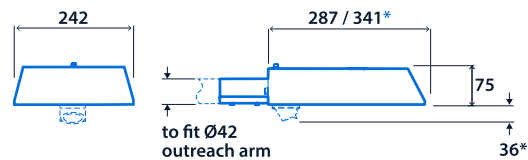

Dimensions

9W / 27W versions

Vertical pole top

Horizontal outreach arm

55W versions

Vertical pole top

Horizontal outreach arm

*SmartScan External version only

Mounting Accessories

Product code	Description	Weight
AC20630	Single outreach arm - To fit on to 76 mm dia.	-
AC20631	Single outreach arm - To fit on to 89 mm dia.	-
AC20632	Single outreach arm - To fit on to 101 mm dia.	-
AC20633	Single outreach arm - To fit on to 114 mm dia.	-
AC20635	Twin outreach arm 180° - To fit on to 76 mm dia.	-
AC20636	Twin outreach arm 180° - To fit on to 89 mm dia.	-
AC20637	Twin outreach arm 180° - To fit on to 101 mm dia.	-
AC20638	Twin outreach arm 180° - To fit on to 114 mm dia.	-
AC20640	Twin outreach arm 90° - To fit on to 76 mm dia.	-
AC20641	Twin outreach arm 90° - To fit on to 89 mm dia.	-
AC20642	Twin outreach arm 90° - To fit on to 101 mm dia.	-
AC20643	Twin outreach arm 90° - To fit on to 114 mm dia.	-
AC20644	Wall mounting bracket	-
POT89-76	Column adaptor - 89-76 mm - To fit on to 89 mm dia.	-
POT101-76	Column adaptor - 101-76 mm - To fit on to 101 mm dia.	-
POT114-76	Column adaptor - 114-76 mm - To fit on to 114 mm dia.	-

Columns

Product code	Description	Weight
FC4	4 m - Standard duty column - 76 mm shaft diameter	33 kg
FC5	5 m - Standard duty column - 76 mm shaft diameter	40 kg
FC6	6 m - Standard duty column - 76 mm shaft diameter	44 kg
FC8	8 m - Medium duty column - 114 mm shaft diameter reduced at top to 101 mm	100 kg
FC10	10 m - Medium duty column - 114 mm shaft diameter reduced at top to 101 mm	142 kg
FC12/101	12 m - Medium duty column - 140 mm shaft diameter reduced at top to 101 mm	226 kg