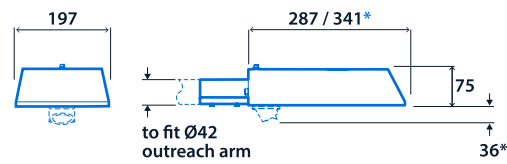

Power

LED power 9 W - 55 W Circuit power 11 W - 60 W

LED characteristics

CRI 70+ Colour temperature 2700 K
4000 K
Rated life (hours) 100 K - L90/B10

Compliance

UKCA Yes CE Yes
SmartScan wireless standards compliance Europe: EN 300 220-1 V2.4.1/ EN 301 489-3 V1.6.1. Australasia: ACMA 2014 Radio Communication Standard 2014. Thorlux Patented Wireless Technology - GB2575724

Dimensions

9W / 27W versions

Vertical pole top

Horizontal outreach arm

55W versions

Vertical pole top

Horizontal outreach arm

*SmartScan External version only

Columns

Product code	Description	Weight
FC4	4 m - Standard duty column - 76 mm shaft diameter	33 kg
FC5	5 m - Standard duty column - 76 mm shaft diameter	40 kg
FC6	6 m - Standard duty column - 76 mm shaft diameter	44 kg
FC8	8 m - Medium duty column - 114 mm shaft diameter reduced at top to 101 mm	100 kg
FC10	10 m - Medium duty column - 114 mm shaft diameter reduced at top to 101 mm	142 kg
FC12/101	12 m - Medium duty column - 140 mm shaft diameter reduced at top to 101 mm	226 kg