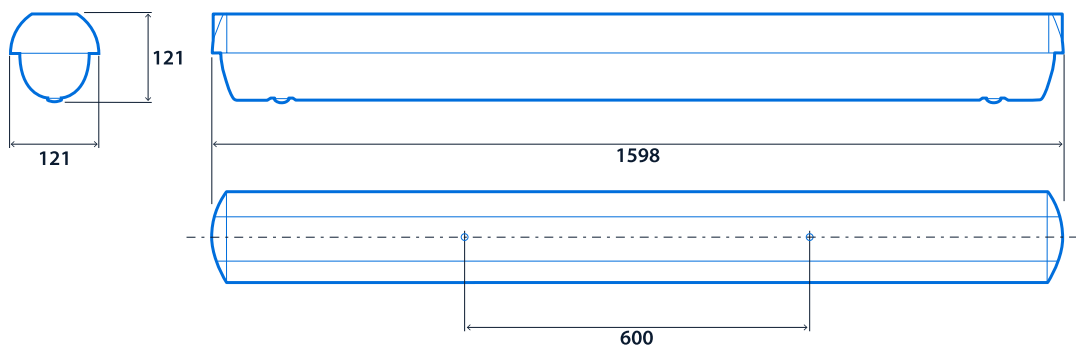

LED characteristics

CRI	80+	Colour temperature	4000 K
Rated life (hours)	100 K - L80/B10		

Compliance

UKCA	Yes	CE	Yes
Energy efficiency class	This product contains a light source of energy efficiency class B	Food production standards	BRC HACCP IFS
MOD compliance	JSP482 Chapter 8 Document for 'Category C' areas		

Dimensions