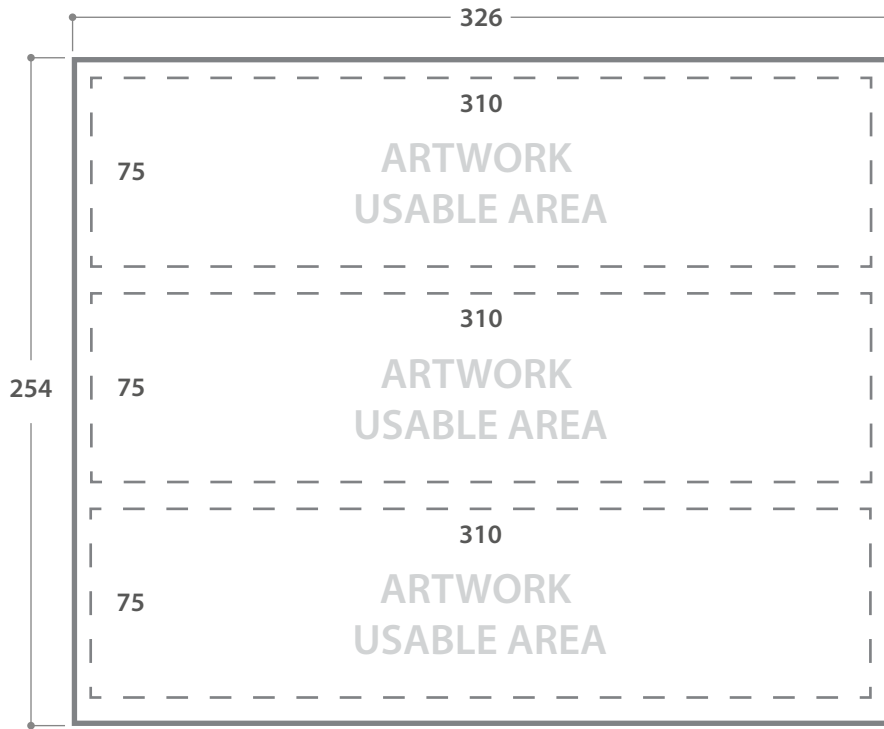

For further legend artwork support or enquiries, please contact Thorlux sales office.