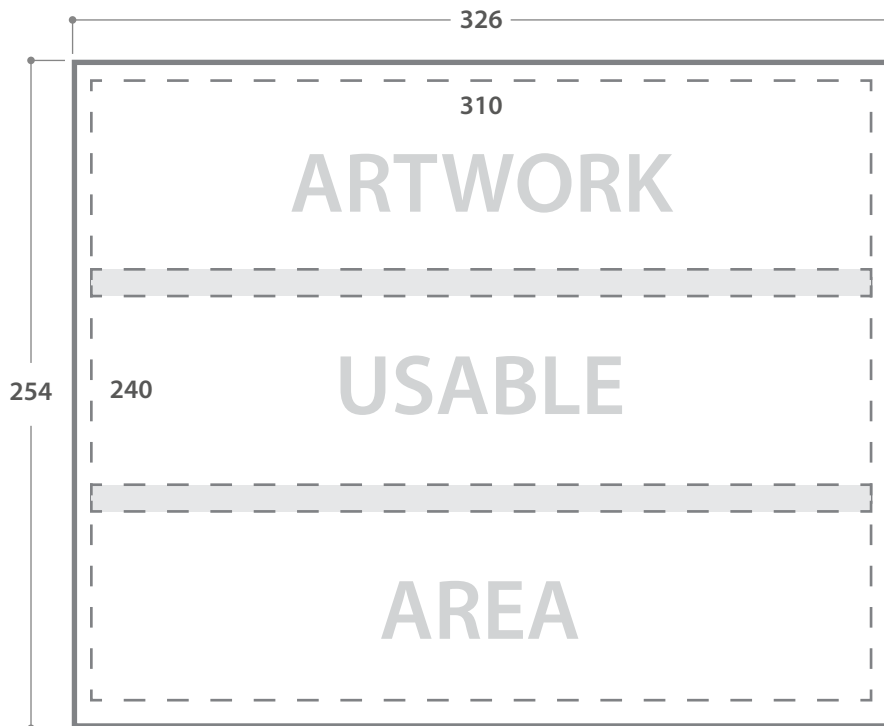

For further legend artwork support or enquiries, please contact Thorlux sales office.