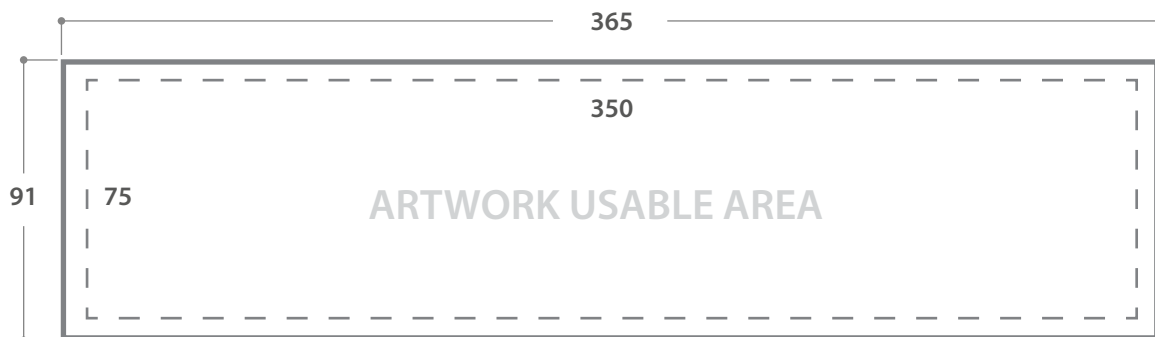

## Single message body panel dimension guide (MED06SL)

For further legend artwork support or enquiries, please contact Thorlux sales office.

For further legend artwork support or enquiries, please contact Thorlux sales office.