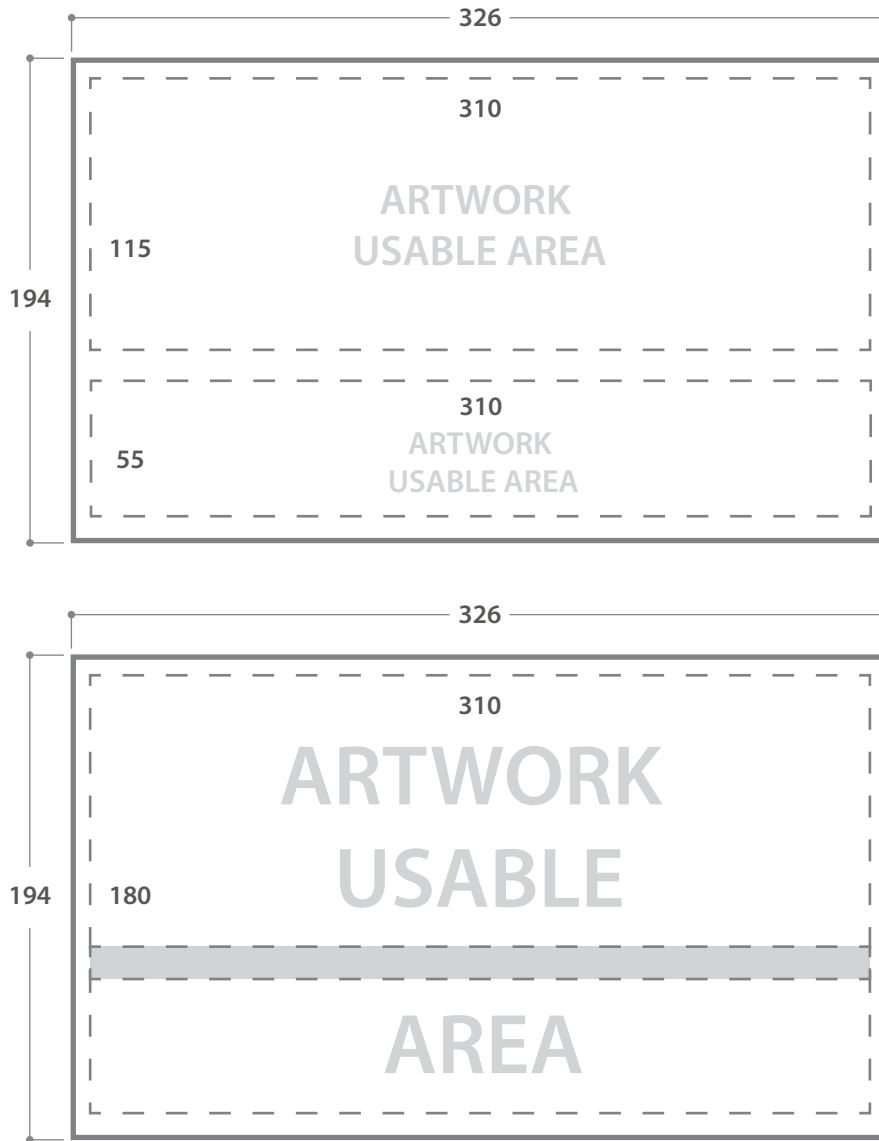

# MEDI-SIGN RANGE ARTWORK TEMPLATE GUIDE

## Single message body panel dimension guide (MED06SL)

For further legend artwork support or enquiries, please contact Thorlux sales office.

For further legend artwork support or enquiries, please contact Thorlux sales office.