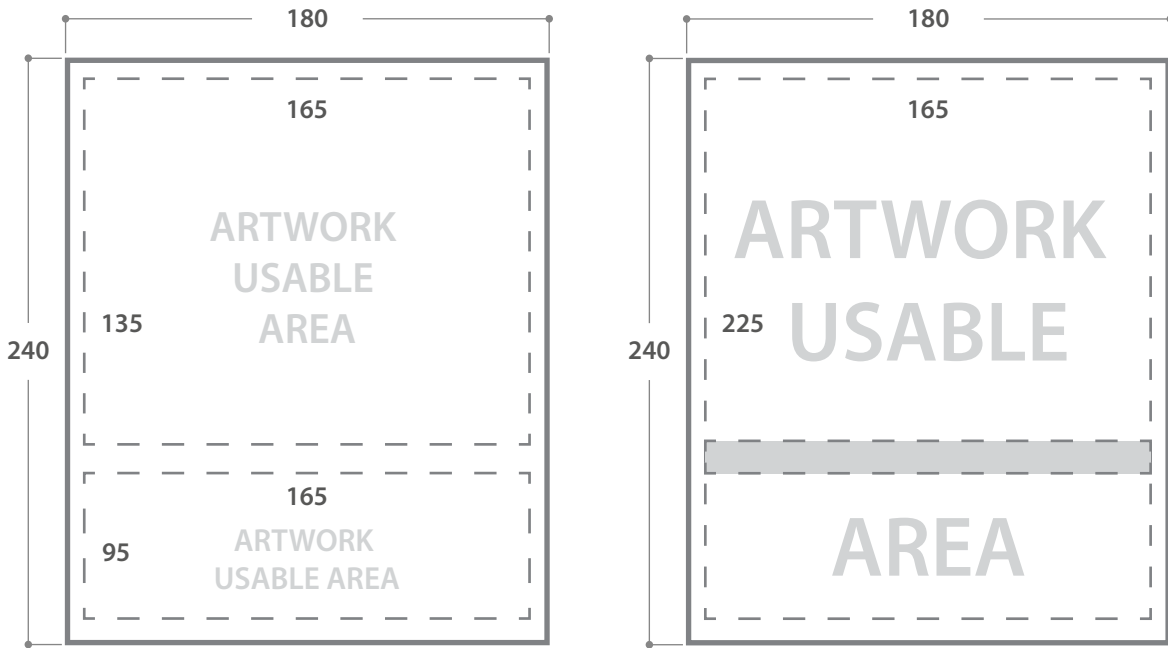

## Single message body panel dimension guide (MED06SL)

For further legend artwork support or enquiries, please contact Thorlux sales office.

For further legend artwork support or enquiries, please contact Thorlux sales office.