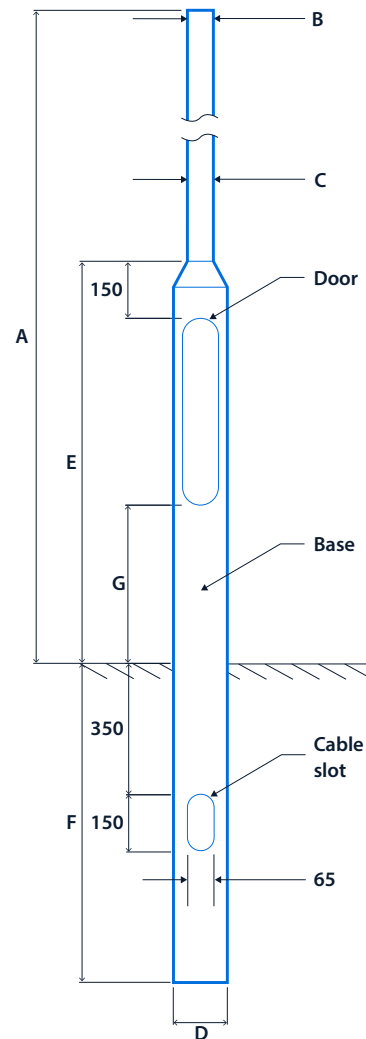

Columns

Specification

- Stepped tubular galvanised steel columns, to BS EN 40-2:2004
- Mounting accessories are hot dip galvanised to BS EN ISO 1461:2009
- Supplied with wooden baseboard for mounting cable connection accessories
- Accessories are easily fixed with stainless steel grub screws and have an internal stop to ensure cable exit

Non-standard columns

The following additional options are available on request:

- **3 and 4 way crossarms** - please ask us to confirm column suitability regarding head weight and windage.
- **Tubular steel columns with additional T-wash and matt black primer paint finish** - specify using suffix **PR** after column reference e.g. **FC5/PR/POT-89R**.
- **Flange plate mounted columns** - specify using suffix **FL** after column reference e.g. **FC5/FL/POT-89R**.
- **Mid/base hinged columns** - contact our Technical Department for further information

Columns

CAT. No.	A NOMINAL HEIGHT	B TOP DIAMETER	C SHAFT DIAMETER	D BASE DIAMETER	E BASE HEIGHT	F PLANTING DEPTH	G DOOR HEIGHT	DOOR SIZE	BASEBOARD SIZE	APPROX. KG
Single and twin luminaire columns										
FC4	4 m	76	76	140	925	800	300	100 x 500	89 x 500	33
FC5	5 m	76	76	140	925	800	300	100 x 500	89 x 500	40
FC6	6 m	76	76	140	925	1000	300	100 x 500	89 x 500	44
FC8	8 m	101	114	168	1200	1200	400	115 x 600	89 x 600	100
FC10	10 m	101	114	168	1300	1500	500	115 x 600	89 x 600	142
FC12	12 m	101	140	192	1800	1700	1000	115 x 600	89 x 600	226
Triple and quad luminaire columns										
FC4/89	4 m	89	89	168	1280	800	300	115 x 600	89 x 500	60
FC5/89	5 m	89	89	168	1280	800	300	115 x 600	89 x 500	64
FC6/89	6 m	89	89	168	1280	800	300	115 x 600	89 x 500	68
FC8/89	8 m	89	114	168	1280	800	300	115 x 600	89 x 600	100
FC10/89	10 m	89	114	168	1280	1000	300	115 x 600	89 x 600	142